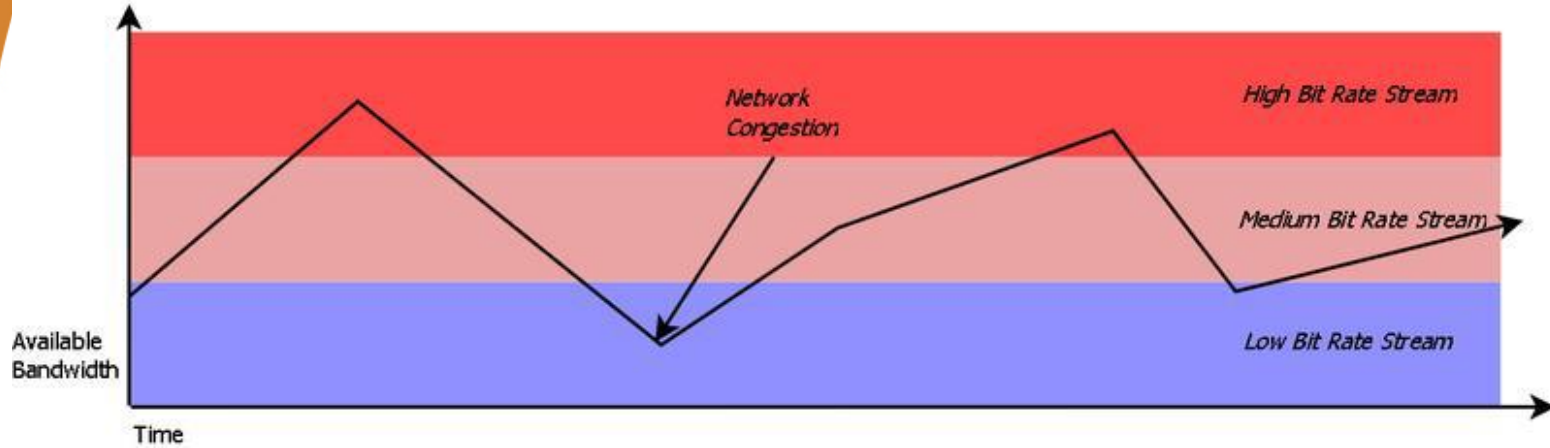

VIETTEL CDN

Hỗ trợ Adaptive Bitrates