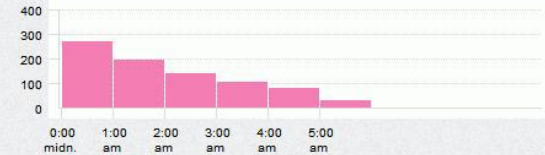

## Hours of day

Total server-to-client stream bytes

Streams